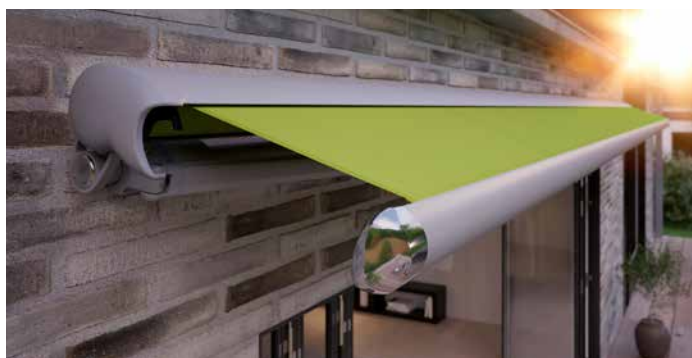

mx_1600

One of the most beautiful.
Far and wide.

markilux
The best under the sun

mx_1600

markilux

The best under the sun

markilux shadeplus

Semi-cassette awning
max. 710 × 400 cm

Arm technology
Twin steel-link chain,
optional: bionic tendon

Options
LED Line in the folding arms,
end caps in polished chrome,
shadeplus,
valance,
coupled awning,
stretch

Awning Colours

Awning Cover Fabrics

Polished chrome fittings

Underline the visual impact of
your markilux 1600 in spectacular
fashion – fitted to the front profile
and torque bar.

Designer awnings by markilux. Made in Germany.
Create the most alluring shade in the world.