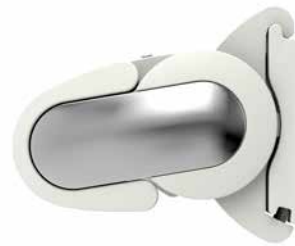

MX_990

Creates a carefree ambience.

| Brand

markilux
The best under the sun

mx_990

markilux

The best under the sun

Cassette awning
max. 500 × 300 cm

Arm technology
Twin steel-link chain,
optional: bionic tendon

Options
End cap insert in polished
chrome, valance

Awning Colours

Awning Cover Fabrics

End cap insert in polished chrome

Wall sealing profile

The slim aluminium profile in the same colour as the awning closes the gap between the awning and the wall, allowing rain to be discreetly drained off via the awning.