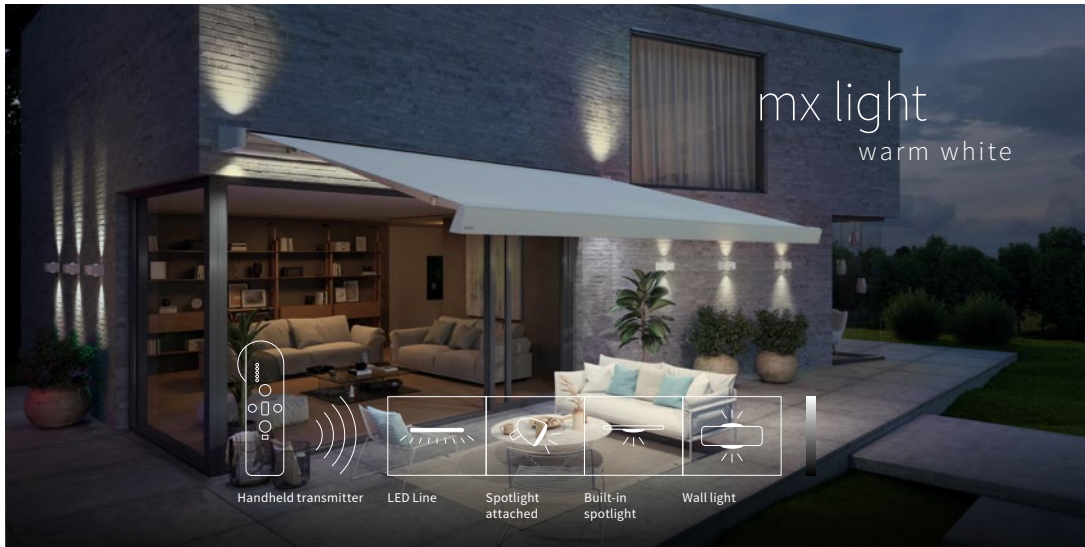

A cracking composition
with an excellent ensemble.

reddot winner 2023

markilux

The best under the sun

Outdoor living in a new light. And colour.

Make way for the cassette awning markilux MX-4. Designed to shade large areas, its avant-garde design and all-round styling panel are compelling. Product design – both functional and attractive. With the innovative lighting options and the additional wall lights, it shines brightly in the evening and creates spectacular and enchanting lighting effects. Raising the curtain on a great composition.

markilux MX-4 Wandleuchten

Magical trio. Light. Form. Function. markilux MX-4 wall lights enrich outdoor living with a uniform overall appearance during the day and lighting full of atmosphere in the evening. Illuminates the area above, below or in both directions.

LED Line in the cassette

LED Spots in the front profile

Warm white light: control and dim it via the markilux io-5 designcontrol 5 channel hand-held radio remote control.

Coloured light in a selected colour spectrum: control and dim it via the App and a Bridge supplied on site (Philips Hue) in the Zigbee radio standard.

Clear form. Soft curves.

For contemporary architecture – and people who place a high demand on design, functionality and durability.

Individual options

Cassette and front panel colours can be combined freely in the standard markilux colours and emphasise individuality, taste and style.